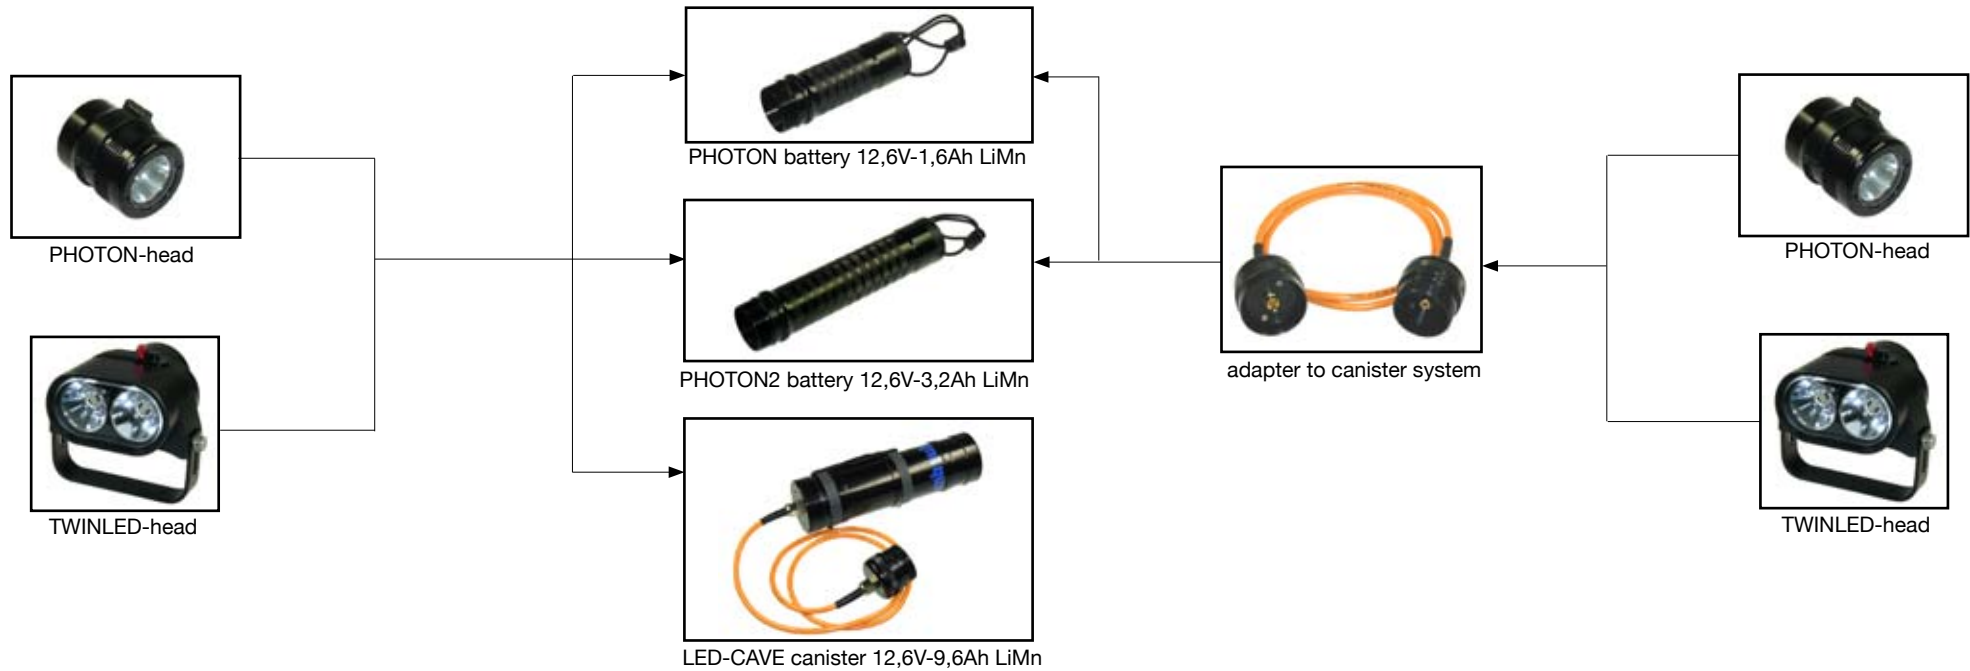

Flexible high power LED - lightsystem PHOTON / LED-CAVE / TWINLED-CAVE

possibilities of combinations:

With adapter you get with each PHOTON / PHOTON2 a small canister system.